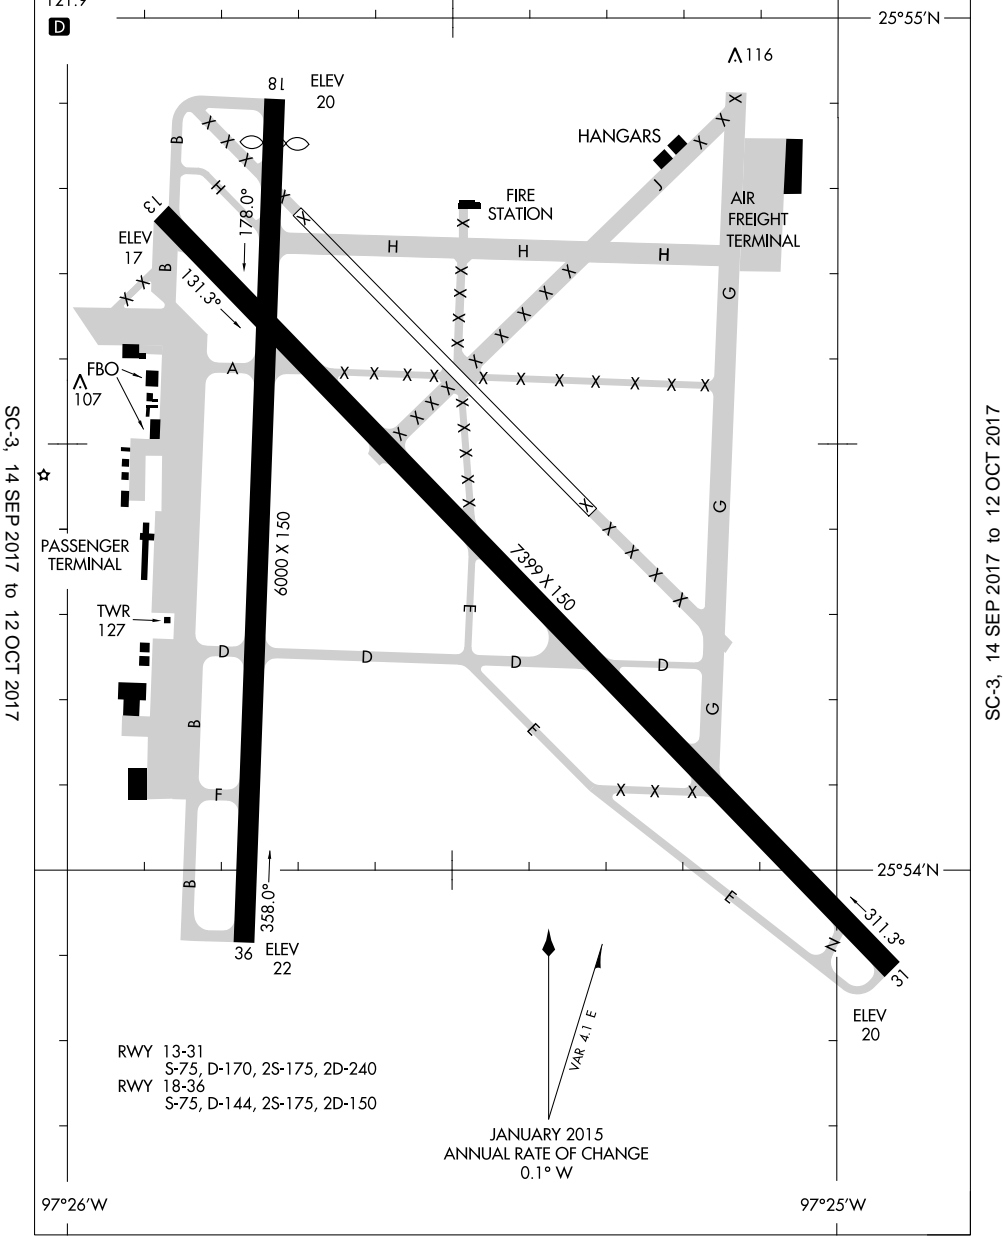

17005 **AIRPORT DIAGRAM** **BROWNSVILLE/SOUTH PADRE ISLAND INTL (BRO)**
 AL-61 (FAA) **BROWNSVILLE, TEXAS**

ATIS
 128.55
 BROWNSVILLE TOWER★
 118.9 239.3
 GND CON
 121.9

CAUTION: BE ALERT TO RUNWAY CROSSING CLEARANCES.
READBACK OF ALL RUNWAY HOLDING INSTRUCTIONS IS REQUIRED.

FIELD
 ELEV
 22

SC-3, 14 SEP 2017 to 12 OCT 2017

SC-3, 14 SEP 2017 to 12 OCT 2017